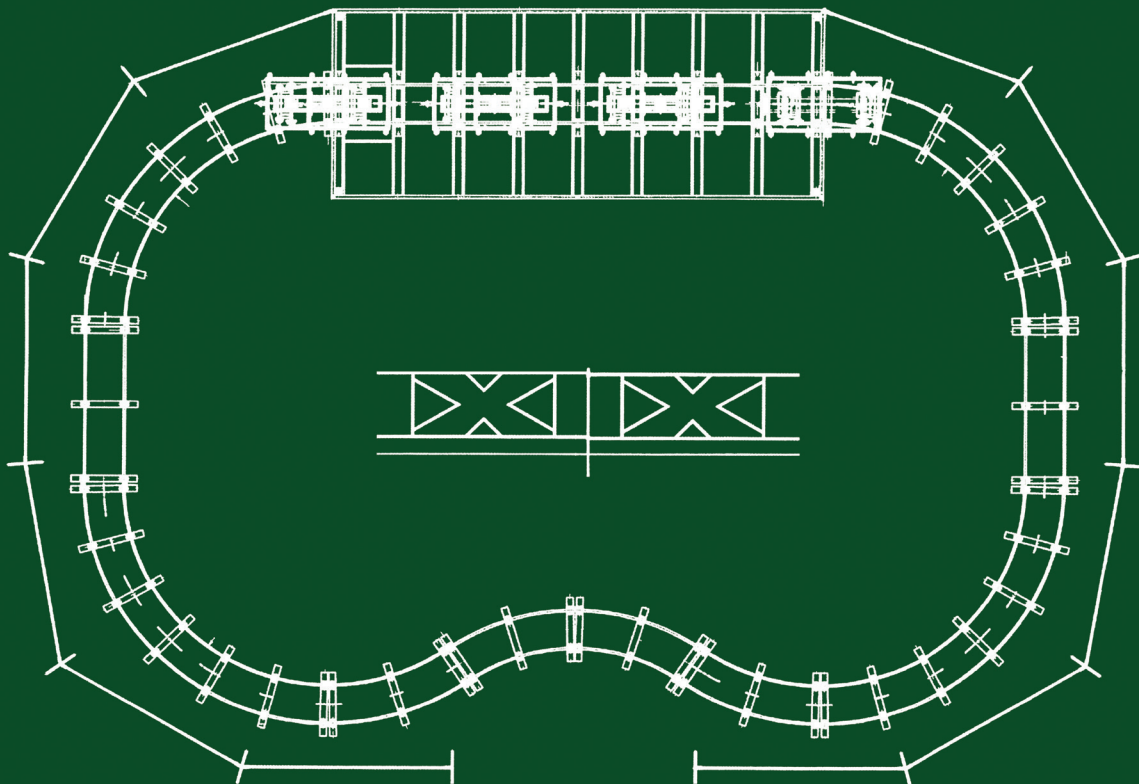

## CIRCUS TRAIN

# TECHNICAL SPECIFICATIONS

Category:	Kiddie rides
Size:	12,5 m x 5,5 m x 4,0 m Transport 6,5 m x 2,4 m x 3,6 m
Capacity (person):	14
Power:	Power motors: 2 x 1,5 kW
Number of transport:	1: can be towed with a normal car
Set up:	Quick and easy assembling
Type of ride:	Park model / Trailer mounted
Other:	Spectacular lighting Remote control Track system customised to your need